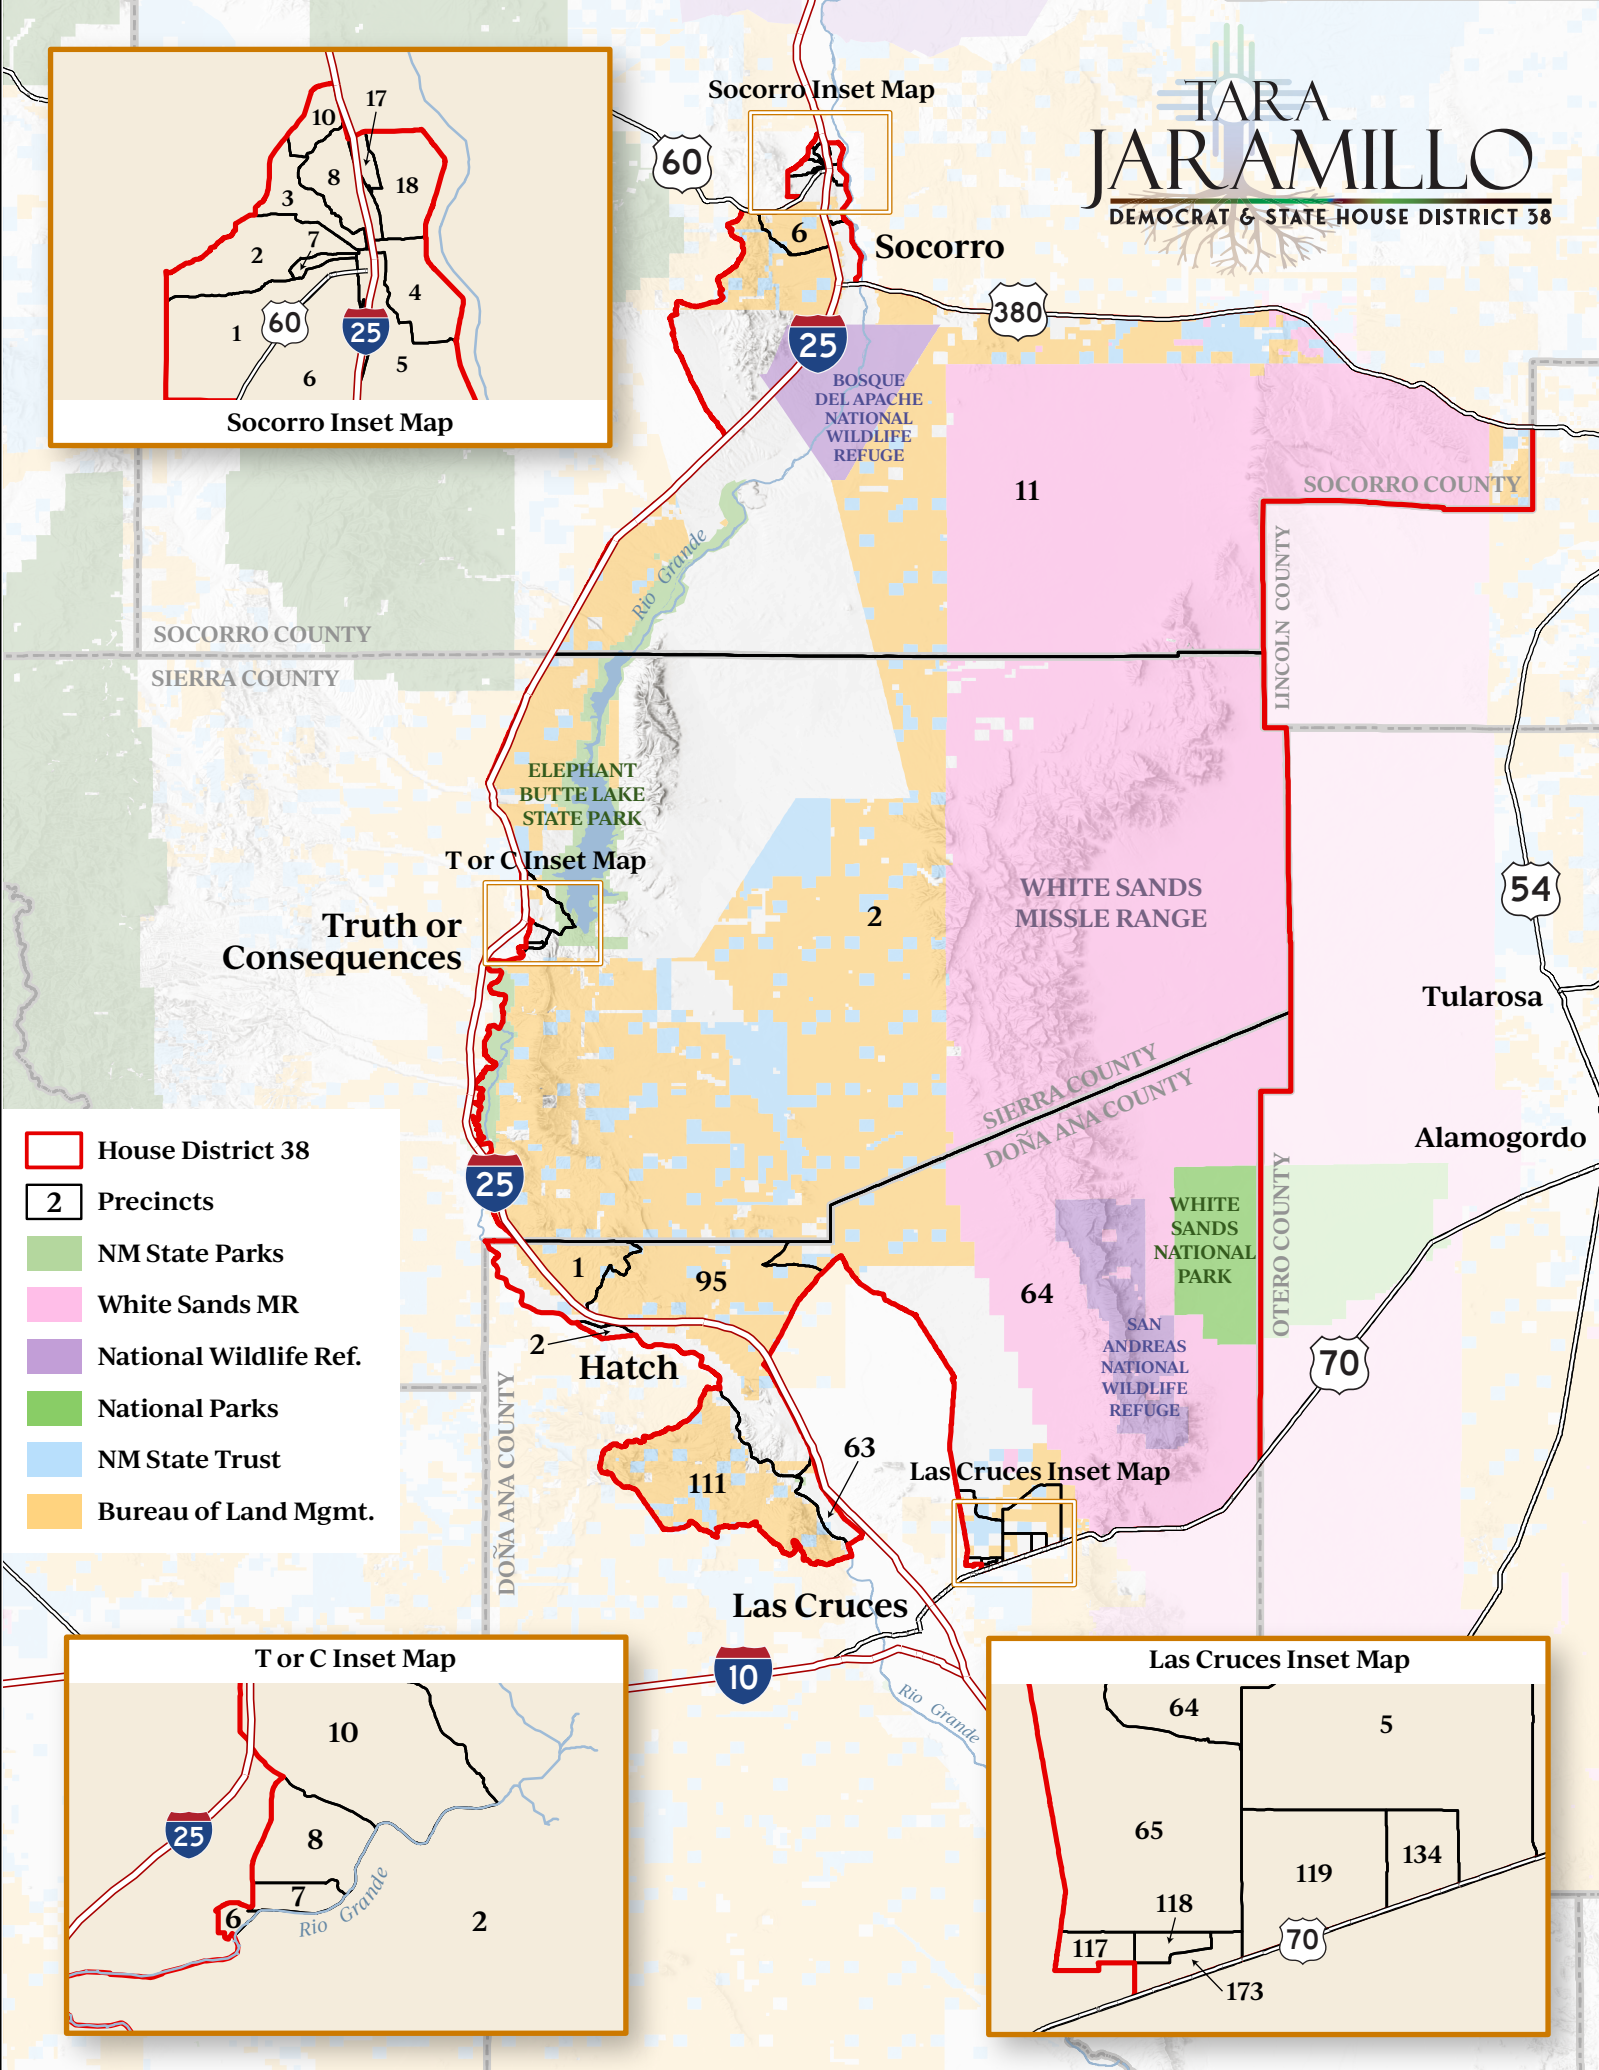

TARA JARAMILLO

DEMOCRAT & STATE HOUSE DISTRICT 38

Socorro Inset Map

Socorro

Socorro Inset Map

- House District 38
- 2 Precincts
- NM State Parks
- White Sands MR
- National Wildlife Ref.
- National Parks
- NM State Trust
- Bureau of Land Mgmt.

Truth or Consequences

T or C Inset Map

DOÑA ANA COUNTY

Hatch

Las Cruces Inset Map

T or C Inset Map

Las Cruces Inset Map